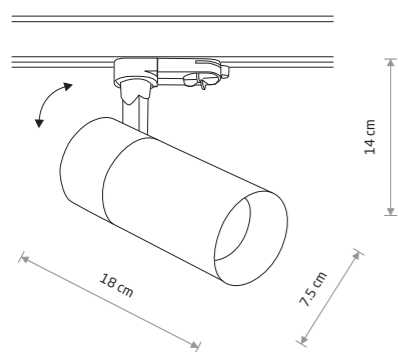

CTLS TINOS LED 30W
10398

CTLS TINOS LED 30W

painted aluminum, plastic

□ 10392 3000K □ 10395 4000K

■ 10398 3000K ■ 10401 4000K

CTLS TINOS LED 30W
10401

Item No.	Power	Colour temp.	Luminous flux	Beam angle	Colour Rendering Index (CRI)	Input	Safety type	Power factor	Ingress protection	Lifetime
10392	30W LED	3000K	2800 lm	36°	>80	~220-230 V, 50/60 Hz	⊕	>0.9	IP20	30000h
10395	30W LED	4000K	3000 lm	36°	>80	~220-230 V, 50/60 Hz	⊕	>0.9	IP20	30000h
10398	30W LED	3000K	2600 lm	36°	>80	~220-230 V, 50/60 Hz	⊕	>0.9	IP20	30000h
10401	30W LED	4000K	2900 lm	36°	>80	~220-230 V, 50/60 Hz	⊕	>0.9	IP20	30000h