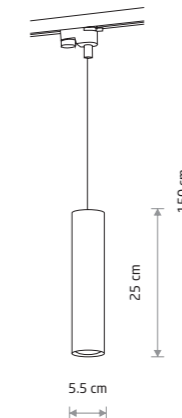

PROFILE BIT

painting steel, plastic PC

8823

1xGU10 ES111, max 15W only LED

PROFILE BIT 8823

PROFILE EYE FLEX 9332

PROFILE EYE FLEX

painting steel, flexible stem, plastic

9332

1xGU10, max 10W only LED

PROFILE EYE

painting steel, plastic PC

9337 9338

1xGU10, max 10W only LED

PROFILE EYE 9338