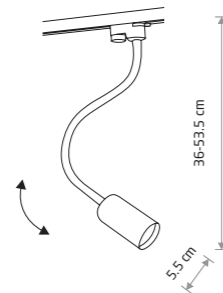

PROFILE BIT

painting steel, plastic PC

8823

1xGU10 ES111, max 15W only LED

PROFILE BIT 8823

PROFILE EYE FLEX 9332

PROFILE EYE FLEX

painting steel, flexible stem, plastic

9332

1xGU10, max 10W only LED

PROFILE EYE

painting steel, plastic PC

9337 9338

1xGU10, max 10W only LED

PROFILE EYE 9338