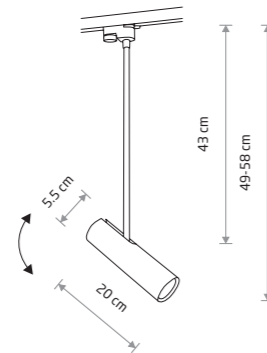

9020 9018

1xGU10 ES111, max 15W only LED

PROFILE BIT PLUS 9018

PROFILE EYE SUPER A 9325

PROFILE EYE SUPER A

painting steel, plastic PC

9324 9325

1xGU10, max 10W only LED

PROFILE BIT

painting steel, plastic PC

8823

1xGU10 ES111, max 15W only LED

PROFILE BIT 8823

PROFILE EYE FLEX 9332

PROFILE EYE FLEX

painting steel, flexible stem, plastic

9332

1xGU10, max 10W only LED

PROFILE EYE

painting steel, plastic PC

9337 9338

1xGU10, max 10W only LED

PROFILE EYE 9338