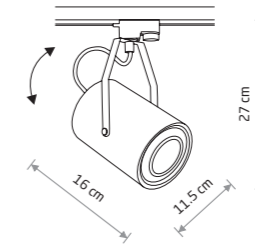

PROFILE IRIS LED 20W 9005

PROFILE EYE SUPER C 9244

PROFILE EYE SUPER C

painting steel, plastic PC

9245 9244

1xGU10, max 10W only LED

PROFILE BIT PLUS

painting steel, plastic PC

9020 9018

1xGU10 ES111, max 15W only LED

PROFILE BIT PLUS 9018

PROFILE EYE SUPER A 9325

PROFILE EYE SUPER A

painting steel, plastic PC

9324 9325

1xGU10, max 10W only LED