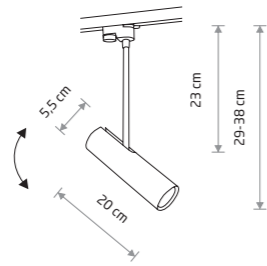

PROFILE IRIS LED 20W 9005

PROFILE EYE SUPER C 9244

PROFILE EYE SUPER C

painting steel, plastic PC

9245 9244

1xGU10, max 10W only LED

PROFILE BIT PLUS

painting steel, plastic PC

9020 9018

1xGU10 ES111, max 15W only LED

PROFILE BIT PLUS 9018

PROFILE EYE SUPER A 9325

PROFILE EYE SUPER A

painting steel, plastic PC

9324 9325

1xGU10, max 10W only LED

PROFILE BIT

painting steel, plastic PC

8823

1xGU10 ES111, max 15W only LED

PROFILE BIT 8823

PROFILE EYE FLEX 9332

PROFILE EYE FLEX

painting steel, flexible stem, plastic

9332

1xGU10, max 10W only LED

PROFILE EYE

painting steel, plastic PC

9337 9338

1xGU10, max 10W only LED

PROFILE EYE 9338