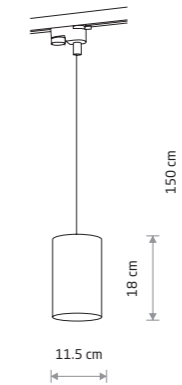

PROFILE IRIS LED 20W 9005

PROFILE EYE SUPER C 9244

PROFILE EYE SUPER C

painting steel, plastic PC

9245 9244

1xGU10, max 10W only LED

PROFILE BIT PLUS

painting steel, plastic PC

9020 9018

1xGU10 ES111, max 15W only LED

PROFILE BIT PLUS 9018

PROFILE EYE SUPER A 9325

PROFILE EYE SUPER A

painting steel, plastic PC

9324 9325

1xGU10, max 10W only LED

PROFILE BIT

painting steel, plastic PC

8823

1xGU10 ES111, max 15W only LED

PROFILE BIT 8823

PROFILE EYE FLEX 9332

PROFILE EYE FLEX

painting steel, flexible stem, plastic

9332

1xGU10, max 10W only LED

PROFILE EYE

painting steel, plastic PC

9337 9338

1xGU10, max 10W only LED

PROFILE EYE 9338