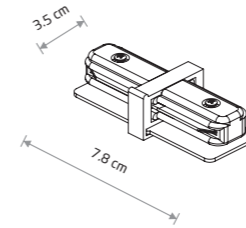

PROFILE TRACK LIGHT SYSTEM

5 PROFILE POWER END CAP

plastic PC, steel, copper

9462 9463

6 PROFILE POWER STRAIGHT CONNECTOR

plastic PC, steel

10225 10226

7 PROFILE STRAIGHT CONNECTOR

plastic PC, steel, copper

9454 9453

8 PROFILE L CONNECTOR

plastic PC, steel, copper

9456 9455

9 PROFILE T CONNECTOR

plastic PC, steel, copper

9187 9186