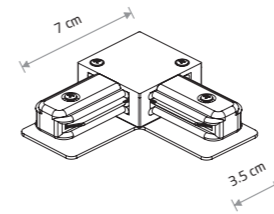

PROFILE TRACK LIGHT SYSTEM

5 PROFILE POWER END CAP

plastic PC, steel, copper

9462 9463

6 PROFILE POWER STRAIGHT CONNECTOR

plastic PC, steel

10225 10226

7 PROFILE STRAIGHT CONNECTOR

plastic PC, steel, copper

9454 9453

8 PROFILE L CONNECTOR

plastic PC, steel, copper

9456 9455

9 PROFILE T CONNECTOR

plastic PC, steel, copper

9187 9186