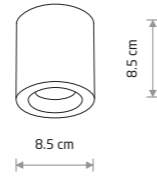

CEARA 10713

CEARA 10716

CEARA

aluminum

10713 10714

10715 10716

1xGU10, max 15W only LED

IP44