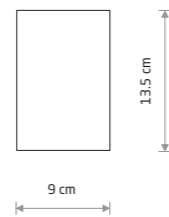

BRAVO

aluminum, glass

8364 8365

1xGU10, max 15W only LED

IP54