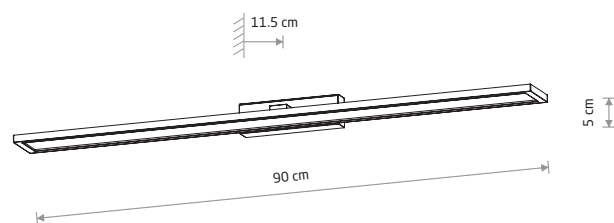

PICASSO LED M 8131

**PICASSO LED**

chrome plated aluminum, plastic PC

8131

KAGERA LED M 9503

KAGERA LED L 9502

LATH LED M 8175

**LATH LED**

chrome plated steel, plastic PC

8175

**KAGERA LED M**

chrome plated aluminum, glass

9503

**KAGERA LED L**

chrome plated aluminum, glass

9502