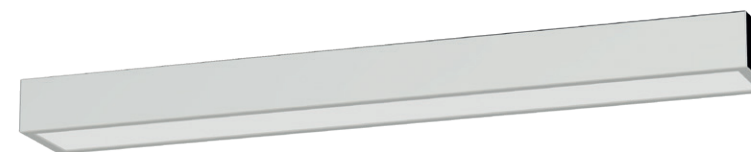

PICASSO LED M 8131

**PICASSO LED**

chrome plated aluminum, plastic PC

8131

KAGERA LED M 9503

KAGERA LED L 9502

LATH LED M 8175

**LATH LED**

chrome plated steel, plastic PC

8175

**KAGERA LED M**

chrome plated aluminum, glass

9503

**KAGERA LED L**

chrome plated aluminum, glass

9502