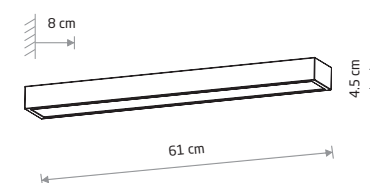

KAGERA LED M

chrome plated aluminum, glass

9503