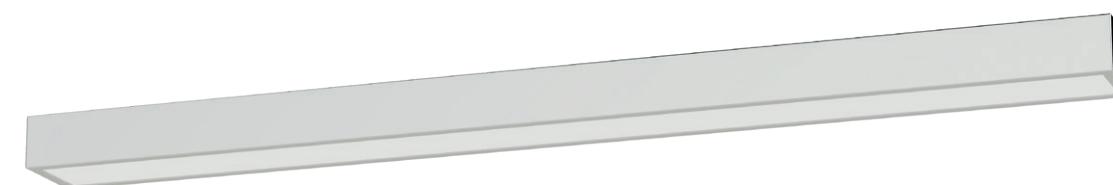

PICASSO LED M 8131

**PICASSO LED**

chrome plated aluminum, plastic PC

8131

KAGERA LED M 9503

KAGERA LED L 9502

LATH LED M 8175

**LATH LED**

chrome plated steel, plastic PC

8175

**KAGERA LED M**

chrome plated aluminum, glass

9503

**KAGERA LED L**

chrome plated aluminum, glass

9502

Item No.	Power	Colour temp.	Luminous flux	Beam angle	Colour Rendering Index (CRI)	Input	Safety type	Power factor	Ingress protection	Lifetime
8131	12W LED	4000K	900 lm	120°	≥80	~220-230 V, 50/60 Hz	⊕	>0.5	IP44	30000h
8175	16W LED	4000K	1000 lm	120°	≥80	~220-230 V, 50/60 Hz	⊕	>0.5	IP44	20000h