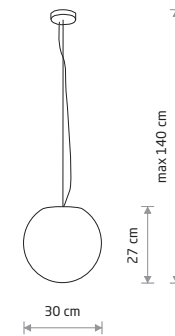

1xE27, max 25W only LED

IP44

CUMULUS L

plastic PE

6978

1xE27, max 25W only LED

IP44

CUMULUS S

plastic PE, painted steel

9751

1xE27, max 25W only LED

IP65

CUMULUS M

plastic PE, painted steel

9715

1xE27, max 25W only LED