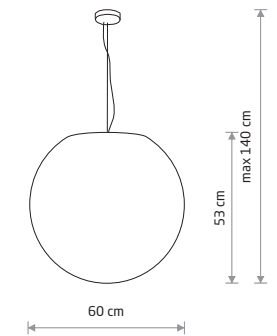

CUMULUS L

plastic PE

9607

1xE27, max 25W only LED

IP65