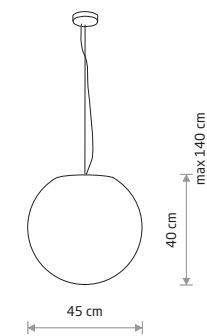

1xE27, max 25W only LED

IP44

CUMULUS L

plastic PE

6978

1xE27, max 25W only LED

IP44

CUMULUS S

plastic PE, painted steel

9751

1xE27, max 25W only LED

IP65

CUMULUS M

plastic PE, painted steel

9715

1xE27, max 25W only LED