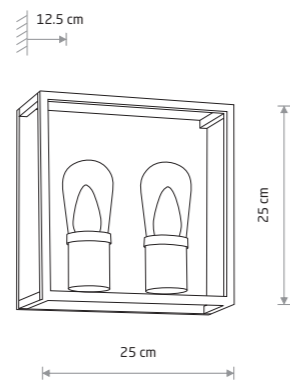

MARGOT 10504

MARGOT

10504
painted aluminum, glass

10504

1xE14, max 10W only LED

IP54

MARGOT 10503

MARGOT

10503
painted aluminum, glass

10503

2xE14, max 10W only LED

IP54

MARGOT 10504