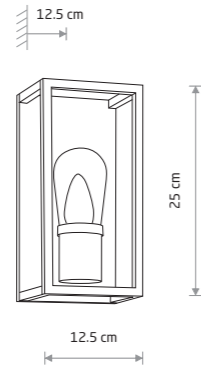

MARGOT 10504

MARGOT

10504
painted aluminum, glass

10504

1xE14, max 10W only LED

IP54

MARGOT 10503

MARGOT

10503
painted aluminum, glass

10503

2xE14, max 10W only LED

IP54

MARGOT 10504