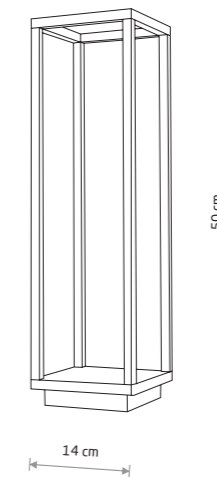

SYMMETRY LED 8176

**SYMMETRY LED**  
painted aluminum, plastic PC

■ 8176

SYMMETRY LED 8176

**SYMMETRY LED**  
painted aluminum, plastic PC

■ 8180

SYMMETRY LED 8180

Item No.	Power	Colour temp.	Luminous flux	Beam angle	Colour Rendering Index (CRI)	Input	Safety type	Power factor	Ingress protection	Lifetime
8176	7W LED	3000K	210 lm	70 °	>80	~220-230 V, 50/60 Hz	⊕	>0.9	IP54	30000h
8180	7W LED	3000K	380 lm	70 °	>80	~220-230 V, 50/60 Hz	⊕	>0.9	IP54	30000h