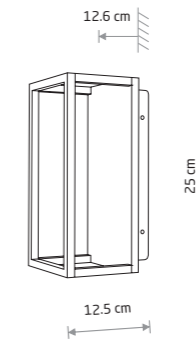

SYMMETRY LED 8176

**SYMMETRY LED**  
painted aluminum, plastic PC

■ 8176

SYMMETRY LED 8176

**SYMMETRY LED**  
painted aluminum, plastic PC

■ 8180

SYMMETRY LED 8180

Item No.	Power	Colour temp.	Luminous flux	Beam angle	Colour Rendering Index (CRI)	Input	Safety type	Power factor	Ingress protection	Lifetime
8176	7W LED	3000K	210 lm	70 °	>80	~220-230 V, 50/60 Hz	⊕	>0.9	IP54	30000h
8180	7W LED	3000K	380 lm	70 °	>80	~220-230 V, 50/60 Hz	⊕	>0.9	IP54	30000h