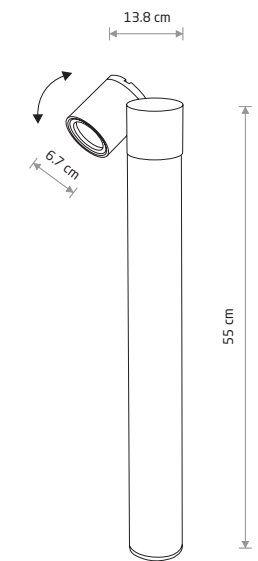

### TUBINGS S

■ painted aluminum, glass

■ 8160

🔌 1xGU10, max 10W only LED

IP54

TUBINGS M 8161

### TUBINGS M

■ painted aluminum, glass, plastic

■ 8161

🔌 1xGU10, max 10W only LED

IP54

### TUBINGS

■ painted aluminum, glass

■ 8158

🔌 1xGU10, max 10W only LED

IP54

■ BLACK

Nowodvorski  
LIGHTING