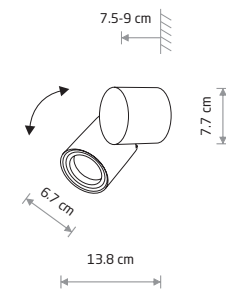

### TUBINGS S

■ painted aluminum, glass

■ 8160

🔌 1xGU10, max 10W only LED

IP54

TUBINGS M 8161

### TUBINGS M

■ painted aluminum, glass, plastic

■ 8161

🔌 1xGU10, max 10W only LED

IP54

### TUBINGS

■ painted aluminum, glass

■ 8158

🔌 1xGU10, max 10W only LED

IP54

■ BLACK

Nowodvorski  
LIGHTING