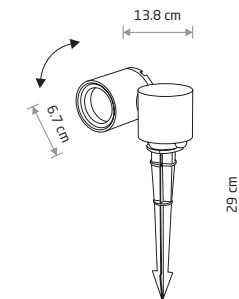

### TUBINGS S

■ painted aluminum, glass

■ 8160

🔌 1xGU10, max 10W only LED

IP54

TUBINGS M 8161

### TUBINGS M

■ painted aluminum, glass, plastic

■ 8161

🔌 1xGU10, max 10W only LED

IP54