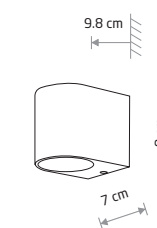

NICO

■ painted aluminum, glass

■ 9518

● 1xGU10, max 10W only LED

IP54