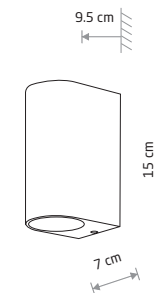

ARRIS

■ painted aluminum, glass

■ 9515

● 2xGU10, max 10W

IP54