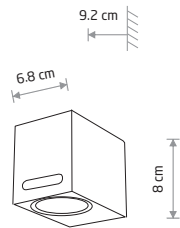

ASSOS

■ painted aluminum, glass

■ 9123

● 1xGU10, max 10W only LED

IP54