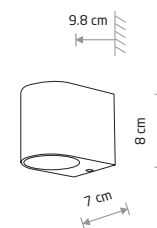

ARRIS

■ painted aluminum, glass

■ 9516

● 1xGU10, max 10W only LED

IP54