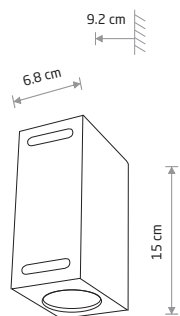

ASSOS

■ painted aluminum, glass

■ 9124

● 2xGU10, max 10W only LED

IP54