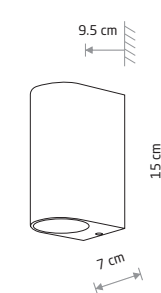

● 2xGU10, max 10W

IP54

NICO

■ painted aluminum, glass

■ 9518

● 1xGU10, max 10W only LED

IP54

NICO

■ painted aluminum, glass

■ 9517

● 2xGU10, max 10W only LED

IP54