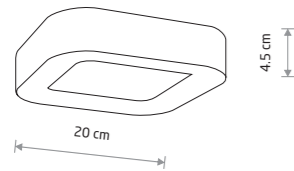

PUEBLA LED
painted aluminum, plastic PC

■ 9513