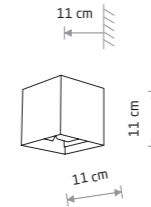

LIMA LED 9510

KHUMBU
painted aluminum, glass

■ 4443

● 1xG9, max 10W only LED
IP44

KHUMBU 4443

Item No.	Power	Colour temp.	Luminous flux	Beam angle	Colour Rendering Index (CRI)	Input	Safety type	Power factor	Ingress protection	Lifetime
9513	12W LED	3000K	540 lm	110°	≥ 80	~220-230 V, 50/60 Hz	⊕	>0.9	IP54	20000h
9514	12W LED	3000K	540 lm	110°	≥ 80	~220-230 V, 50/60 Hz	⊕	>0.9	IP54	20000h