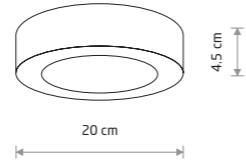

MERIDA LED
painted aluminum, plastic PC

■ 9514

■ 9510