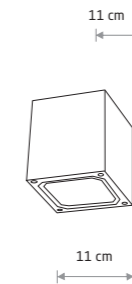

LIMA LED 9510

KHUMBU
painted aluminum, glass

■ 4443

● 1xG9, max 10W only LED
IP44

KHUMBU 4443

Item No.	Power	Colour temp.	Luminous flux	Beam angle	Colour Rendering Index (CRI)	Input	Safety type	Power factor	Ingress protection	Lifetime
9513	12W LED	3000K	540 lm	110°	≥ 80	~220-230 V, 50/60 Hz	⊕	>0.9	IP54	20000h
9514	12W LED	3000K	540 lm	110°	≥ 80	~220-230 V, 50/60 Hz	⊕	>0.9	IP54	20000h