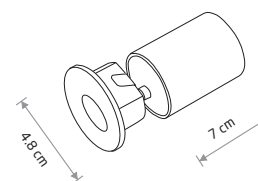

### INA

painting aluminum, glass, plastic

■ 4907

⚡ 1xE27, max 10W only LED

IP65

STEP LED 6907

### OIA LED

painting aluminum, plastic

■ 9102 □ 9103

⚡ cut out ø 40 mm

Item No.	Power	Colour temp.	Luminous flux	Beam angle	Colour Rendering Index (CRI)	Input	Safety type	Power factor	Ingress protection	Lifetime
9102 9103	2W LED	3000K	50 lm	50°	≥ 80	~220-230 V, 50/60 Hz	⊕	>0.5	IP20	10000h
6907	3W LED	3000K	120 lm	92°	≥ 80	~220-230 V, 50/60 Hz	⊕	>0.5	IP44	10000h
6908	3W LED	3000K	190 lm	92°	≥ 80	~220-230 V, 50/60 Hz	⊕	>0.5	IP44	10000h