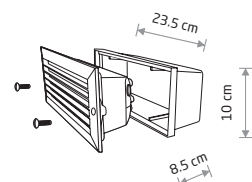

ASSAM

painting aluminum, glass, plastic

■ 4453

⚡ 1xE27, max 10W only LED

IP65