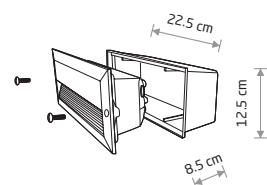

BASALT

painting aluminum, plastic

■ 3412 ■ 4966

⚡ 1xE14, max 10W only LED

IP44