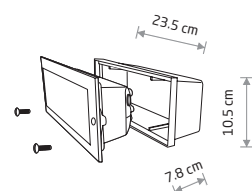

BASALT

painting aluminum, plastic

■ 3412 ■ 4966

⚡ 1xE14, max 10W only LED

IP44

ASSAM

painting aluminum, glass, plastic

■ 4453

⚡ 1xE27, max 10W only LED

IP65

INA

painting aluminum, glass, plastic

■ 4907

⚡ 1xE27, max 10W only LED

IP65

STEP LED

painting aluminum, plastic

■ 6907 □ 6908

OIA LED

painting aluminum, plastic

■ 9102 □ 9103

⚡ cut out ø 40 mm

Item No.	Power	Colour temp.	Luminous flux	Beam angle	Colour Rendering Index (CRI)	Input	Safety type	Power factor	Ingress protection	Lifetime
9102 9103	2W LED	3000K	50 lm	50°	≥ 80	~220-230 V, 50/60 Hz	⊕	>0.5	IP20	10000h
6907	3W LED	3000K	120 lm	92°	≥ 80	~220-230 V, 50/60 Hz	⊕	>0.5	IP44	10000h
6908	3W LED	3000K	190 lm	92°	≥ 80	~220-230 V, 50/60 Hz	⊕	>0.5	IP44	10000h