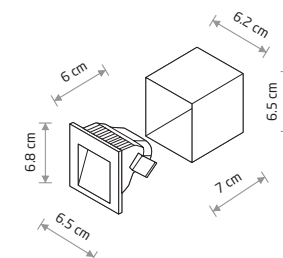

### INA

painting aluminum, glass, plastic

■ 4907

⚡ 1xE27, max 10W only LED

IP65

STEP LED 6907