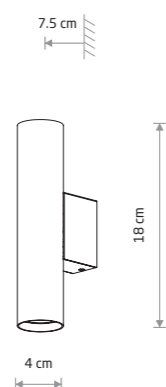

FOURTY WALL S 10746

FOURTY WALL S

painted steel

10746 10747

10888 10889

1xGU10 R35, max 10W only LED

solid brass, painted steel

10748

1xGU10 R35, max 10W only LED

4 cm

FOURTY WALL XL

painted steel

10758 10759

10892 10893

2xGU10 R35, max 10W only LED

solid brass, painted steel

10760

2xGU10 R35, max 10W only LED

FOURTY WALL M 10891

FOURTY WALL M

painted steel

10752 10753

10890 10891

2xGU10 R35, max 10W only LED

solid brass, painted steel

10754

2xGU10 R35, max 10W only LED

FOURTY WALL XL 10759