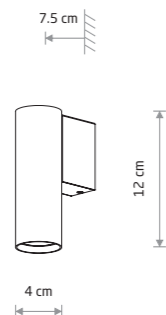

FOURTY WALL S 10746

FOURTY WALL S

painted steel

10746 10747

10888 10889

1xGU10 R35, max 10W only LED

solid brass, painted steel

10748

1xGU10 R35, max 10W only LED

4 cm

FOURTY WALL XL

painted steel

10758 10759

10892 10893

2xGU10 R35, max 10W only LED

solid brass, painted steel

solid brass, painted steel

10754

2xGU10 R35, max 10W only LED

FOURTY WALL XL 10759