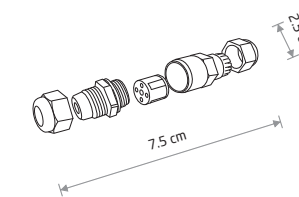

WATERPROOF CONNECTOR IP68

plastic PA

8845

IP68