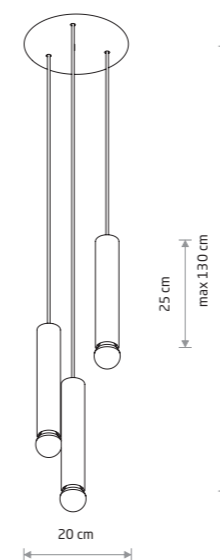

IMBRIA 7956

IMBRIA
painted steel, braided cable

- 9192
- 4xGU10, max 10W only LED

solid brass, braided cable, painted steel

- 7957
- 4xGU10, max 10W only LED

IMBRIA
painted steel, braided cable

- 9675
- 6xGU10, max 10W only LED

solid brass, braided cable, painted steel

- 7955
- 6xGU10, max 10W only LED

IMBRIA
painted steel, braided cable

- 9677
- 6xGU10, max 10W only LED

solid brass, braided cable, painted steel

- 7956
- 6xGU10, max 10W only LED

IMBRIA
painted steel, braided cable

- 9680
- 10xGU10, max 10W only LED

solid brass, braided cable, painted steel

- 7954
- 10xGU10, max 10W only LED

BATON 7851

BATON 7852

BATON
painted steel

- 7852
- 1xE27, max 10W only LED

solid brass, painted steel

- 7851
- 1xE27, max 10W only LED

BATON
painted steel

- 7856
- 3xE27, max 10W only LED

solid brass, painted steel

- 7855
- 3xE27, max 10W only LED

BATON 7856