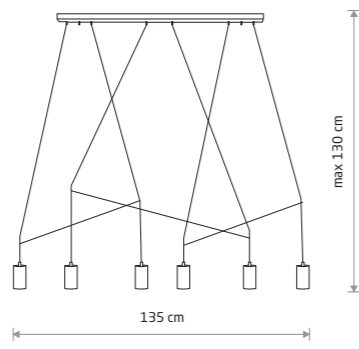

IMBRIA 7956

IMBRIA
painted steel, braided cable

- 9192
- 4xGU10, max 10W only LED

solid brass, braided cable, painted steel

- 7957
- 4xGU10, max 10W only LED

IMBRIA
painted steel, braided cable

- 9675
- 6xGU10, max 10W only LED

solid brass, braided cable, painted steel

- 7955
- 6xGU10, max 10W only LED

IMBRIA
painted steel, braided cable

- 9677
- 6xGU10, max 10W only LED

solid brass, braided cable, painted steel

- 7956
- 6xGU10, max 10W only LED

IMBRIA
painted steel, braided cable

- 9680
- 10xGU10, max 10W only LED

solid brass, braided cable, painted steel

- 7954
- 10xGU10, max 10W only LED

BATON 7851

BATON 7852

BATON
painted steel

- 7852
- 1xE27, max 10W only LED