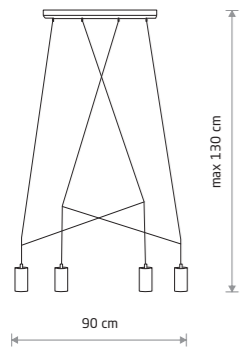

IMBRIA 7956

IMBRIA
painted steel, braided cable

- 9192
- 4xGU10, max 10W only LED

solid brass, braided cable, painted steel

- 7957
- 4xGU10, max 10W only LED

IMBRIA
painted steel, braided cable

- 9675
- 6xGU10, max 10W only LED

solid brass, braided cable, painted steel

- 7955
- 6xGU10, max 10W only LED

IMBRIA
painted steel, braided cable

- 9677
- 6xGU10, max 10W only LED

solid brass, braided cable, painted steel

- 7956
- 6xGU10, max 10W only LED

IMBRIA
painted steel, braided cable

- 9680
- 10xGU10, max 10W only LED

solid brass, braided cable, painted steel

- 7954
- 10xGU10, max 10W only LED

BATON 7851

BATON 7852

BATON
painted steel

- 7852
- 1xE27, max 10W only LED