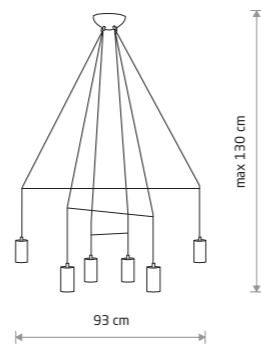

IMBRIA 7956

IMBRIA
painted steel, braided cable

- 9192
- 4xGU10, max 10W only LED

solid brass, braided cable, painted steel

- 7957
- 4xGU10, max 10W only LED

IMBRIA
painted steel, braided cable

- 9675
- 6xGU10, max 10W only LED

solid brass, braided cable, painted steel

- 7955
- 6xGU10, max 10W only LED

IMBRIA
painted steel, braided cable

- 9677
- 6xGU10, max 10W only LED

solid brass, braided cable, painted steel

- 7956
- 6xGU10, max 10W only LED

IMBRIA
painted steel, braided cable

- 9680
- 10xGU10, max 10W only LED

solid brass, braided cable, painted steel

- 7954
- 10xGU10, max 10W only LED

BATON 7851

BATON 7852

BATON
painted steel

- 7852
- 1xE27, max 10W only LED