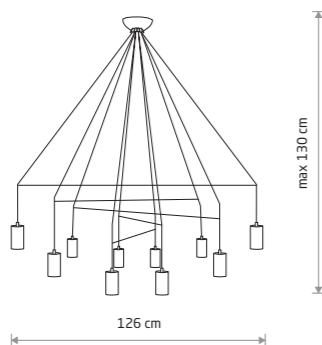

IMBRIA 7956

IMBRIA
painted steel, braided cable

- 9192
- 4xGU10, max 10W only LED

solid brass, braided cable, painted steel

- 7957
- 4xGU10, max 10W only LED

IMBRIA
painted steel, braided cable

- 9675
- 6xGU10, max 10W only LED

solid brass, braided cable, painted steel

- 7955
- 6xGU10, max 10W only LED

IMBRIA
painted steel, braided cable

- 9677
- 6xGU10, max 10W only LED

solid brass, braided cable, painted steel

- 7956
- 6xGU10, max 10W only LED

IMBRIA
painted steel, braided cable

- 9680
- 10xGU10, max 10W only LED

solid brass, braided cable, painted steel

- 7954
- 10xGU10, max 10W only LED

BATON 7851

BATON 7852

BATON
painted steel

- 7852
- 1xE27, max 10W only LED