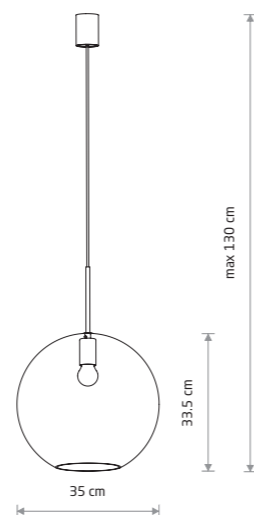

SPHERE XL 7846

SPHERE L 7850

SPHERE M 7848

SPHERE S 7847

SPHERE M 7848

SPHERE L 7850

SPHERE XL 7846

**SPHERE S**

glass, painted steel

7847

1xG9, max 10W LED

**SPHERE M**

glass, painted steel

7848

1xE27, max 25W only LED

**SPHERE L**

glass, painted steel

7850

1xE27, max 25W only LED

**SPHERE XL**

glass, painted steel

7846

1xE27, max 25W only LED

SPHERE 7788

**SPHERE**

glass, painted steel

7788

3xE27, max 25W only LED