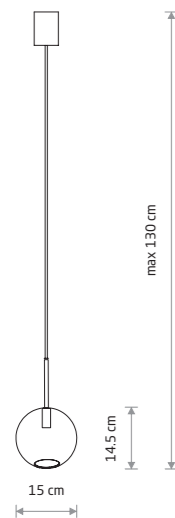

SPHERE XL 7846

SPHERE L 7850

SPHERE M 7848

SPHERE S 7847

SPHERE M 7848

SPHERE L 7850

SPHERE XL 7846

**SPHERE S**

glass, painted steel

7847

1xG9, max 10W LED

**SPHERE M**

glass, painted steel

7848

1xE27, max 25W only LED

**SPHERE L**

glass, painted steel

7850

1xE27, max 25W only LED

**SPHERE XL**

glass, painted steel

7846

1xE27, max 25W only LED

SPHERE 7788

**SPHERE**

glass, painted steel

7788

3xE27, max 25W only LED