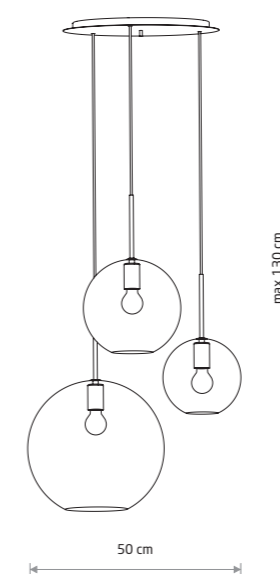

SPHERE XL 7846

SPHERE L 7850

SPHERE M 7848

SPHERE S 7847

SPHERE M 7848

SPHERE L 7850

SPHERE XL 7846

**SPHERE S**

glass, painted steel

7847

1xG9, max 10W LED

**SPHERE M**

glass, painted steel

7848

1xE27, max 25W only LED

**SPHERE L**

glass, painted steel

7850

1xE27, max 25W only LED

**SPHERE XL**

glass, painted steel

7846

1xE27, max 25W only LED

SPHERE 7788

**SPHERE**

glass, painted steel

7788

3xE27, max 25W only LED