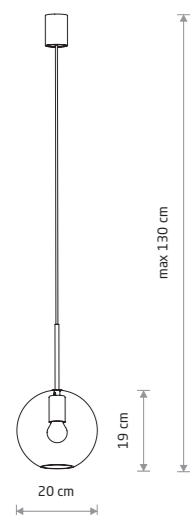

SPHERE XL 7846

SPHERE L 7850

SPHERE M 7848

SPHERE S 7847

SPHERE M 7848

SPHERE L 7850

SPHERE XL 7846

**SPHERE S**

glass, painted steel

7847

1xG9, max 10W LED

**SPHERE M**

glass, painted steel

7848

1xE27, max 25W only LED

**SPHERE L**

glass, painted steel

7850

1xE27, max 25W only LED

**SPHERE XL**

glass, painted steel

7846

1xE27, max 25W only LED

SPHERE 7788

**SPHERE**

glass, painted steel

7788

3xE27, max 25W only LED