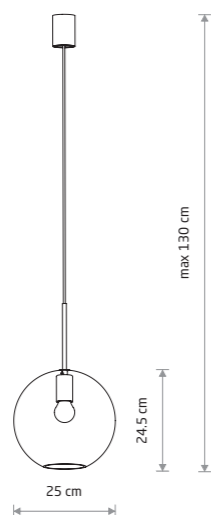

SPHERE XL 7846

SPHERE L 7850

SPHERE M 7848

SPHERE S 7847

SPHERE M 7848

SPHERE L 7850

SPHERE XL 7846

**SPHERE S**

glass, painted steel

7847

1xG9, max 10W LED

**SPHERE M**

glass, painted steel

7848

1xE27, max 25W only LED

**SPHERE L**

glass, painted steel

7850

1xE27, max 25W only LED

**SPHERE XL**

glass, painted steel

7846

1xE27, max 25W only LED

SPHERE 7788

**SPHERE**

glass, painted steel

7788

3xE27, max 25W only LED