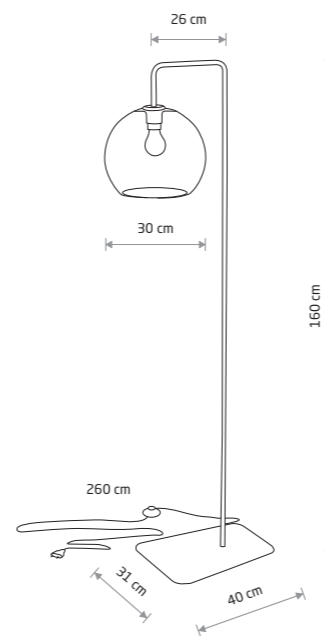

MONACO 9363

MONACO

glass, braided cable, painted steel

■ 9363

● 2xE27, max 25W only LED

MONACO

glass, braided cable, painted steel

■ 9364

● 1xE27, max 25W only LED

MONACO 9364

MONACO

glass, painted steel

■ 9362

● 2xE27, max 25W only LED

CRANE

glass, painted steel, solid brass

■ 9374

● 1xE27, max 25W only LED

MONACO

painted steel, glass

■ 8794

● 1xE27, max 25W only LED

MONACO

glass, painted steel

■ 9308

● 1xE27, max 25W only LED

MONACO 9308