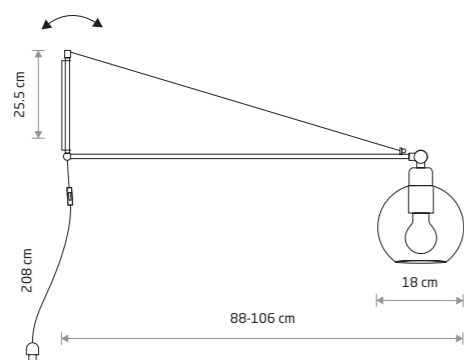

MONACO 9363

MONACO

glass, braided cable, painted steel

■ 9363

● 2xE27, max 25W only LED

MONACO

glass, braided cable, painted steel

■ 9364

● 1xE27, max 25W only LED

MONACO 9364

MONACO

glass, painted steel

■ 9362

● 2xE27, max 25W only LED

CRANE

glass, painted steel, solid brass

■ 9374

● 1xE27, max 25W only LED

MONACO

painted steel, glass

■ 8794

● 1xE27, max 25W only LED

MONACO

glass, painted steel