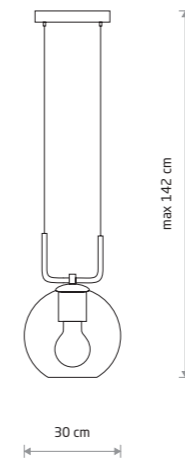

MONACO 9363

MONACO

glass, braided cable, painted steel

■ 9363

● 2xE27, max 25W only LED

MONACO

glass, braided cable, painted steel

■ 9364

● 1xE27, max 25W only LED

MONACO 9364

MONACO

glass, painted steel

■ 9362

● 2xE27, max 25W only LED

CRANE

glass, painted steel, solid brass

■ 9374

● 1xE27, max 25W only LED

MONACO

painted steel, glass

■ 8794

● 1xE27, max 25W only LED

MONACO

glass, painted steel