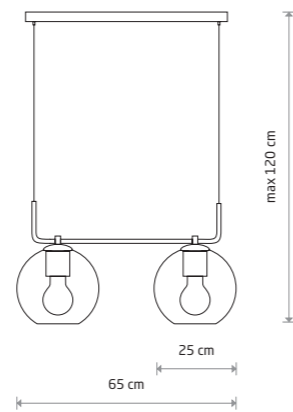

MONACO 9363

MONACO

glass, braided cable, painted steel

■ 9363

● 2xE27, max 25W only LED

MONACO

glass, braided cable, painted steel

■ 9364

● 1xE27, max 25W only LED

MONACO 9364

MONACO

glass, painted steel

■ 9362

● 2xE27, max 25W only LED

CRANE

glass, painted steel, solid brass

■ 9374

● 1xE27, max 25W only LED

MONACO

painted steel, glass

■ 8794

● 1xE27, max 25W only LED

MONACO

glass, painted steel

■ 9308

● 1xE27, max 25W only LED

MONACO 9308