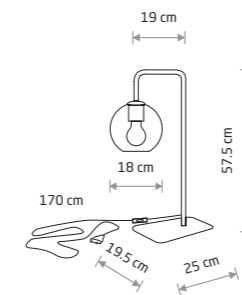

■ 9374

● 1xE27, max 25W only LED

MONACO

painted steel, glass

■ 8794

● 1xE27, max 25W only LED

MONACO

glass, painted steel