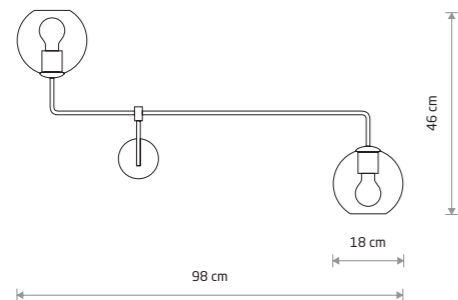

MONACO 9363

MONACO

glass, braided cable, painted steel

■ 9363

● 2xE27, max 25W only LED

MONACO

glass, braided cable, painted steel

■ 9364

● 1xE27, max 25W only LED

MONACO 9364

MONACO

glass, painted steel

■ 9362

● 2xE27, max 25W only LED

CRANE

glass, painted steel, solid brass

■ 9374

● 1xE27, max 25W only LED

MONACO

painted steel, glass

■ 8794

● 1xE27, max 25W only LED

MONACO

glass, painted steel

■ 9308

● 1xE27, max 25W only LED

MONACO 9308