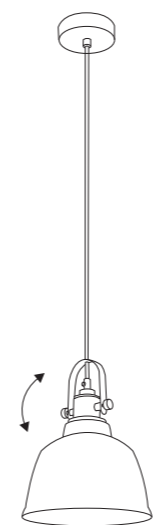

AMALFI M 9153

AMALFI 9155

AMALFI 9154

18-22 cm

AMALFI

metallized glass, steel, solid brass

9154 9155

1xE27, max 25W only LED

20 cm

16 cm

AMALFI M 9152

AMALFI L 8381

AMALFI M

metallized glass, steel, solid brass

9152 9153

1xE27, max 25W only LED

max 150 cm

15.5 cm

20 cm

AMALFI L

metallized glass, steel, solid brass

8380 8381

1xE27, max 25W only LED

max 170 cm

22 cm

30 cm

GOLD SILVER BLACK