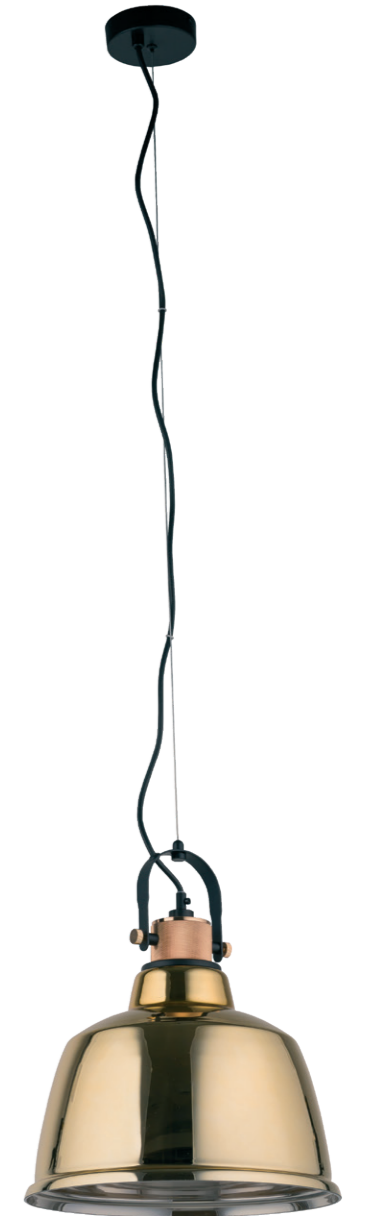

AMALFI M 9153

AMALFI 9155

AMALFI 9154

18-22 cm

AMALFI

metallized glass, steel, solid brass

9154 9155

1xE27, max 25W only LED

20 cm

16 cm

AMALFI M 9152

AMALFI L 8381

AMALFI M

metallized glass, steel, solid brass

9152 9153

1xE27, max 25W only LED

max 150 cm

15.5 cm

20 cm

AMALFI L

metallized glass, steel, solid brass

8380 8381

1xE27, max 25W only LED

max 170 cm

22 cm

30 cm

GOLD SILVER BLACK