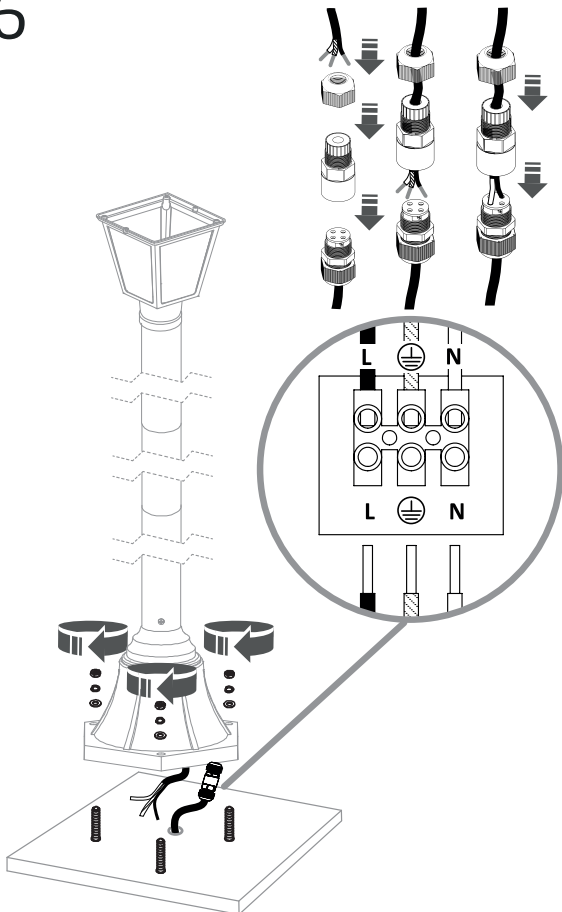

ANA
10502

WORKS WITH:

WATERPROOF CONNECTOR, NOWODVORSKI LIGHTING CATALOGUE NO: 8845, NOT INCLUDED

1

2

3

4

5

6

7

8