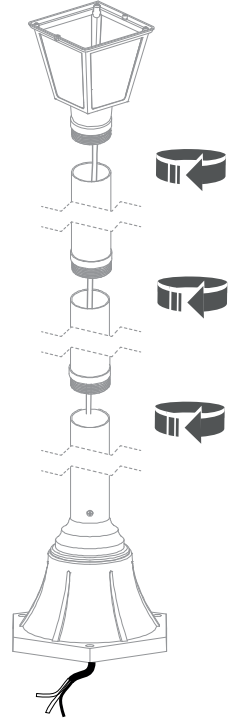

ANA
10502

WORKS WITH:

WATERPROOF CONNECTOR, NOWODVORSKI LIGHTING CATALOGUE NO: 8845, NOT INCLUDED

1

2

3

4

5