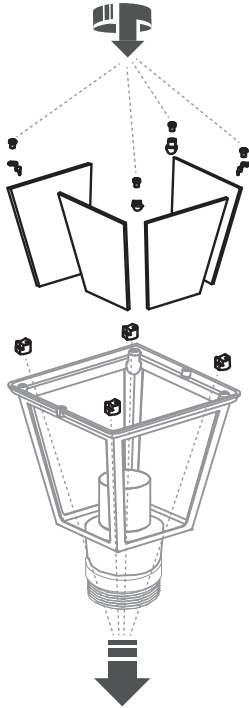

ANA
10502

WORKS WITH:

WATERPROOF CONNECTOR, NOWODVORSKI LIGHTING CATALOGUE NO: 8845, NOT INCLUDED

1

2

3

4

5