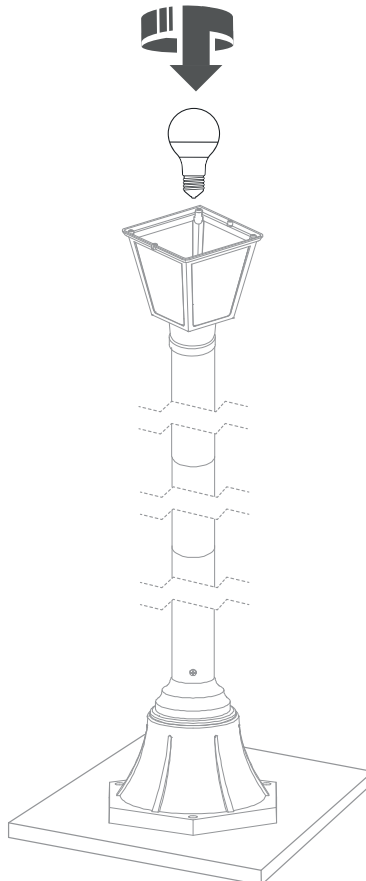

ANA
10502

WORKS WITH:

WATERPROOF CONNECTOR, NOWODVORSKI LIGHTING CATALOGUE NO: 8845, NOT INCLUDED

1

2

3

4

5

6

7

8