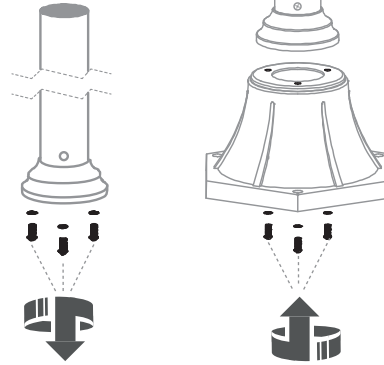

ANA
10502

WORKS WITH:

WATERPROOF CONNECTOR, NOWODVORSKI LIGHTING CATALOGUE NO: 8845, NOT INCLUDED

1

2

3

4

5