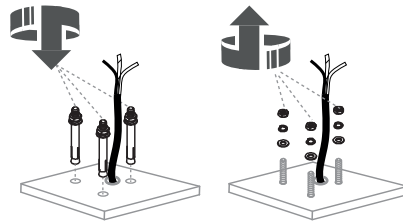

ANA
10502

WORKS WITH:

WATERPROOF CONNECTOR, NOWODVORSKI LIGHTING CATALOGUE NO: 8845, NOT INCLUDED

1

2

3

4

5