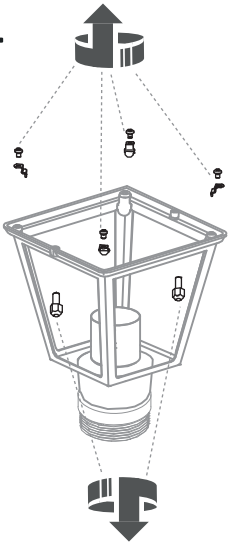

ANA
10502

WORKS WITH:

WATERPROOF CONNECTOR, NOWODVORSKI LIGHTING CATALOGUE NO: 8845, NOT INCLUDED

1

2

3

4

5