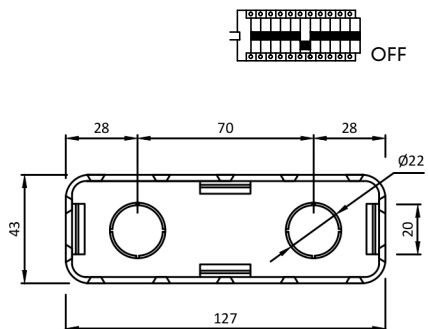

WORK WITH: WATERPROOF CONNECTOR 8845
NOT INCLUDED

BAY LED M
8165

1

2

3

4