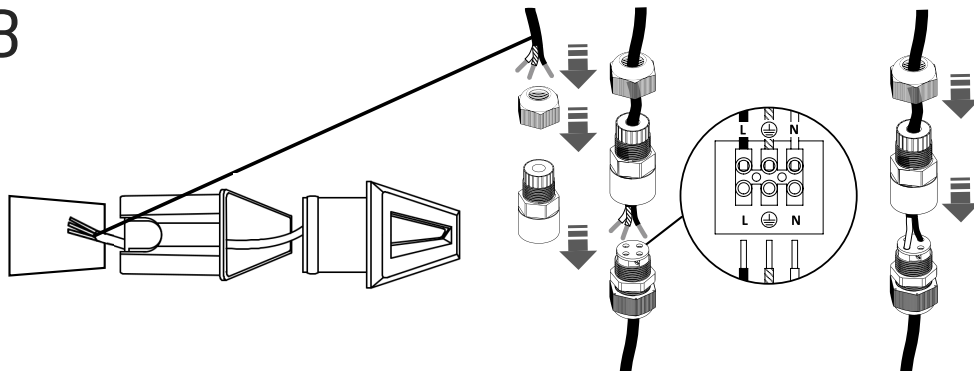

WORK WITH: WATERPROOF CONNECTOR 8845
NOT INCLUDED

BAY LED M
8165

1

2

3

4