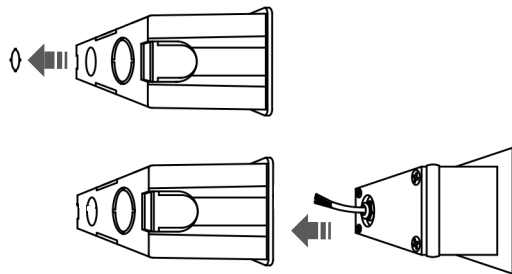

WORK WITH: WATERPROOF CONNECTOR 8845
NOT INCLUDED

BAY LED M
8165

1

2

3

4