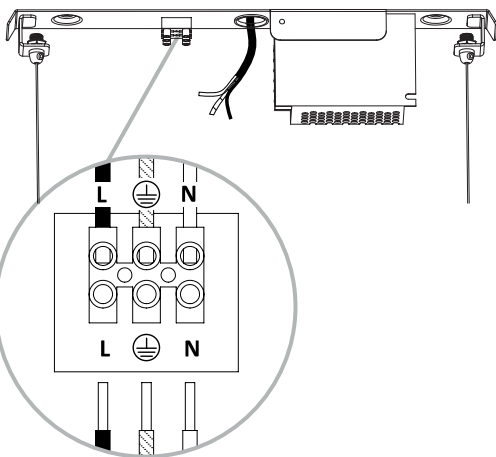

BAR LED S | M | L

10363

10364

10365

THIS PRODUCT CONTAINS A LIGHT SOURCE OF ENERGY EFFICIENCY CLASS: E

1

2

3

4

5

6

7

8

max. 160 cm