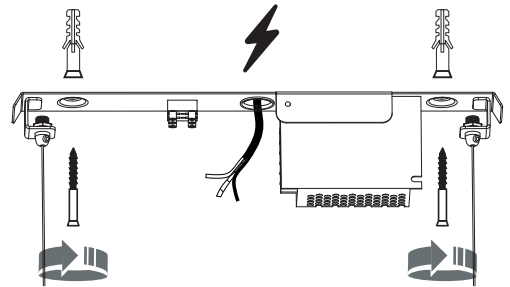

BAR LED S | M | L

10363

10364

10365

THIS PRODUCT CONTAINS A LIGHT SOURCE OF ENERGY EFFICIENCY CLASS: E

1

2

3

4

5

6

7

8

max. 160 cm