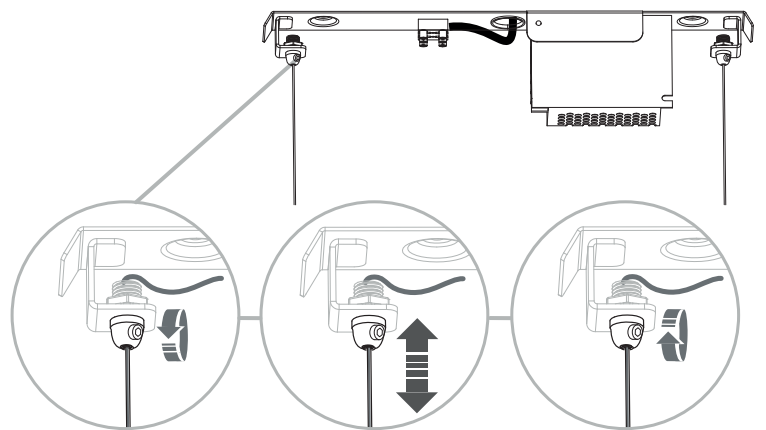

BAR LED S | M | L

10363

10364

10365

THIS PRODUCT CONTAINS A LIGHT SOURCE OF ENERGY EFFICIENCY CLASS: E

1

2

3

4

5

6

7

8

max. 160 cm