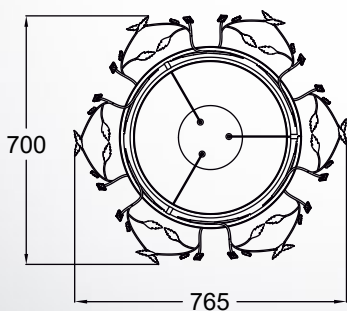

**BELLE**  
Pendant lamp  
**PL170514-2**  
1xLED 30W 1200LM 3000K  
metal chrome body and  
canopy, crystals

**BELLE** new  
Pendant lamp  
**PL170513-2**  
1xLED 35W 1530LM 3000K  
metal chrome body and  
canopy, crystals

**BELLE**  
Ceiling lamp  
**PL170511-3**  
1xLED 30W 1200LM 3000K  
metal chrome body and  
canopy, crystals