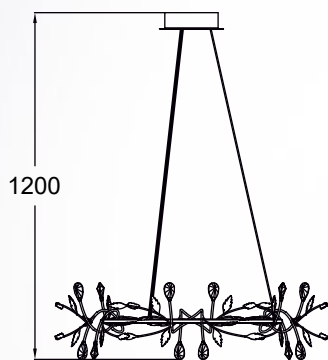

**BELLE**  
Pendant lamp  
**PL170514-2**  
1xLED 30W 1200LM 3000K  
metal chrome body and  
canopy, crystals

**BELLE** new  
Pendant lamp  
**PL170513-2**  
1xLED 35W 1530LM 3000K  
metal chrome body and  
canopy, crystals

**BELLE**  
Ceiling lamp  
**PL170511-3**  
1xLED 30W 1200LM 3000K  
metal chrome body and  
canopy, crystals