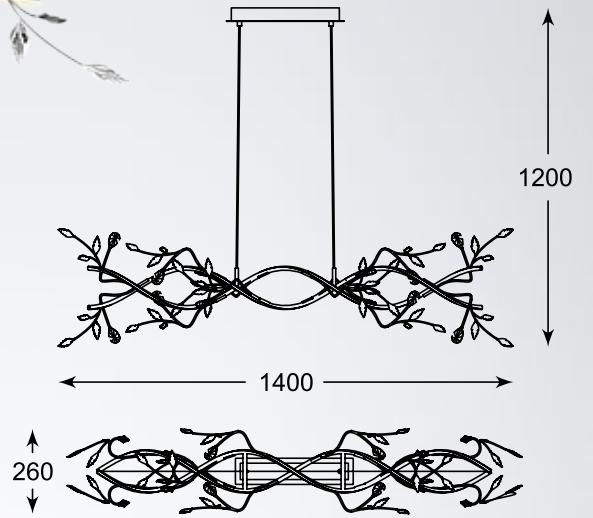

**BELLE**  
Pendant lamp  
**PL170514-2**  
1xLED 30W 1200LM 3000K  
metal chrome body and  
canopy, crystals

**BELLE** new  
Pendant lamp  
**PL170513-2**  
1xLED 35W 1530LM 3000K  
metal chrome body and  
canopy, crystals

**BELLE**  
Ceiling lamp  
**PL170511-3**  
1xLED 30W 1200LM 3000K  
metal chrome body and  
canopy, crystals