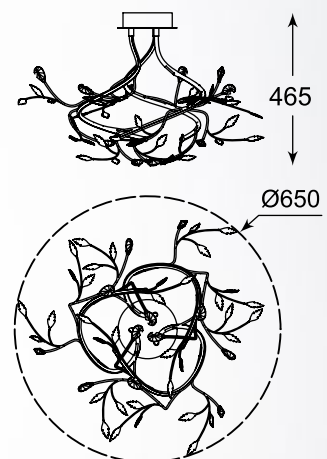

**BELLE**  
Pendant lamp  
**PL170514-2**  
1xLED 30W 1200LM 3000K  
metal chrome body and  
canopy, crystals

**BELLE** new  
Pendant lamp  
**PL170513-2**  
1xLED 35W 1530LM 3000K  
metal chrome body and  
canopy, crystals

**BELLE**  
Ceiling lamp  
**PL170511-3**  
1xLED 30W 1200LM 3000K  
metal chrome body and  
canopy, crystals