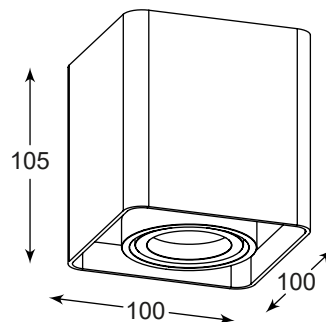

QUADRO
Spot
1. 89200-WH (white)
2. 89200-BK (black)
1xGU10 MAX 50W
aluminium
white or black

QUADRY SL I
Spot
3. 20039-BK (black)
4. 20039-WH (white)
1xGU10 MAX 50W
aluminium
black or white